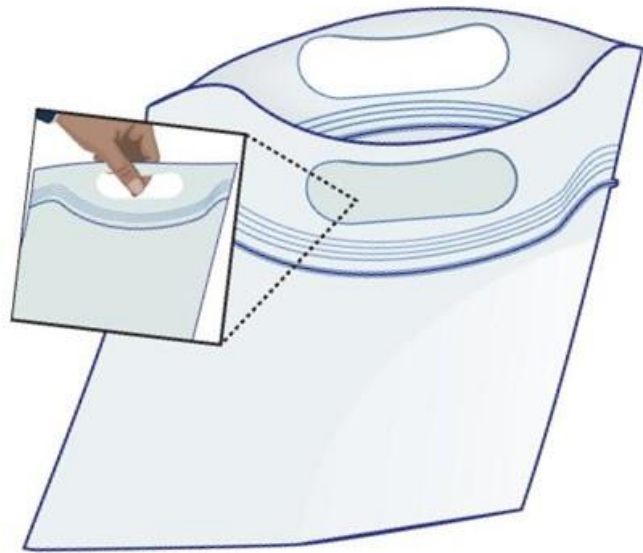

## HOME COMPOSTABLE BIO-PLASTICS

Certified HOME Compostable Packaging designed to disintegrate within 180 days leaving Rich Nutrients in the soil.

(Standard Size: 20" Tall X 18" Wide)

**Easy Open & Tear Resistant**

### Compostable Ziplock Style Patient Belongings Bags

**Certified Compostable**

WEB: [bio-plasticpackaging.com](http://bio-plasticpackaging.com), [biopackaging.info](http://biopackaging.info), [compostable-packaging.net](http://compostable-packaging.net), [plastic-free-packaging.com](http://plastic-free-packaging.com).